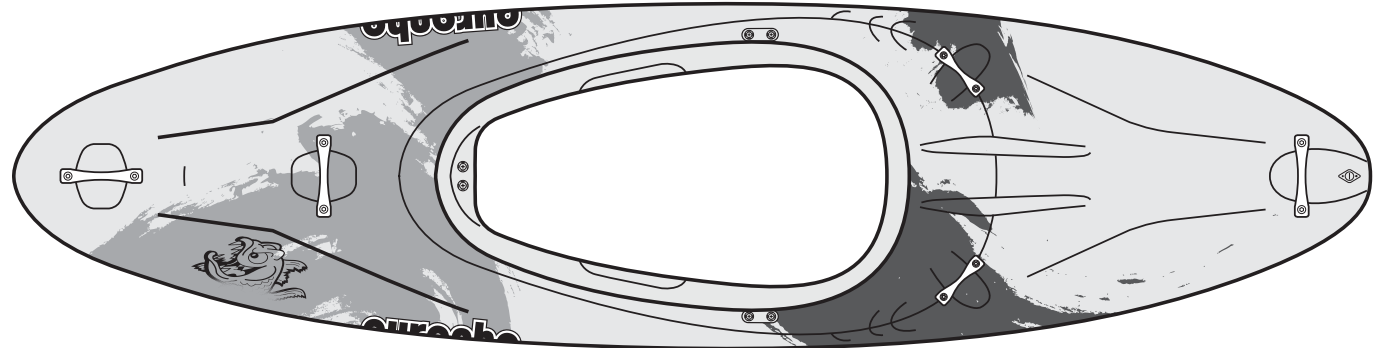

Splashes

Yellow	White
Jaffa	Dark Green
Red	Purple
Turquoise	Dark Grey
Lime	Light Grey
Fuchsia	

Base Colour:

Bow Splash:

Stern Splash:

Logo

1. ☐
2. ☐

Handles & Rescue Bars

2. ☐ ☐ ☐ ☐ ☐

Seat Liner & Backband Trim (Stout / Stout 2 Models Only)

2. ☐ ☐ ☐

Additional Options

1. ☐ Hookers
2. ☐ Heavy Duty Hull

Please Note: Splash Colours are added by hand during the moulding process, and as such, each splash pattern is truly unique. Unfortunately, it is not possible to fulfil specific pattern or colour distribution requests, and order cancellations on the grounds of the resultant mix of the selected colours will not be accepted once the kayak has been moulded. Colours shown in this pdf are provided as a guide only, and may vary from the actual pigment of plastic used.

*Only available to UK/EU customers. Terms & Conditions apply.