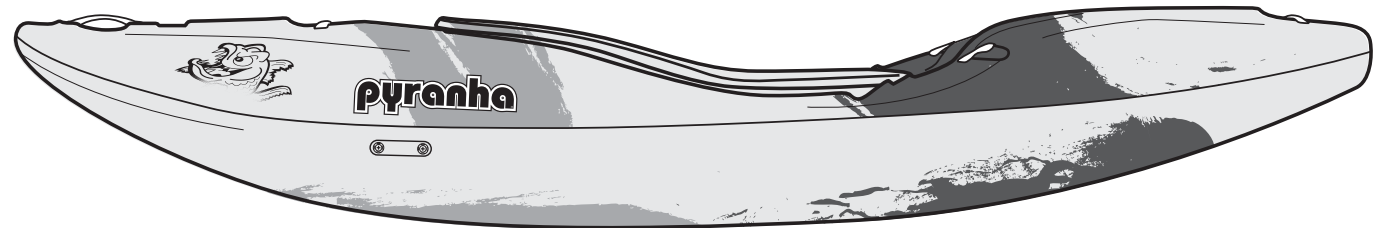

Splashes

Yellow	White
Jaffa	Dark Green
Red	Purple
Turquoise	Dark Grey
Lime	Light Grey
Fuchsia	

Base Colour:

Bow Splash:

Stern Splash:

Logo

1. ☐
2. ☐

Handles & Rescue Bars

2. ☐ ☐ ☐ ☐ ☐

Seat Liner & Backband Trim (Stout / Stout 2 Models Only)

2. ☐ ☐ ☐

Additional Options

1. ☐ Hookers
2. ☐ Heavy Duty Hull

Please Note: Splash Colours are added by hand during the moulding process, and as such, each splash pattern is truly unique. Unfortunately, it is not possible to fulfil specific pattern or colour distribution requests, and order cancellations on the grounds of the resultant mix of the selected colours will not be accepted once the kayak has been moulded. Colours shown in this pdf are provided as a guide only, and may vary from the actual pigment of plastic used.

*Only available to UK/EU customers. Terms & Conditions apply.